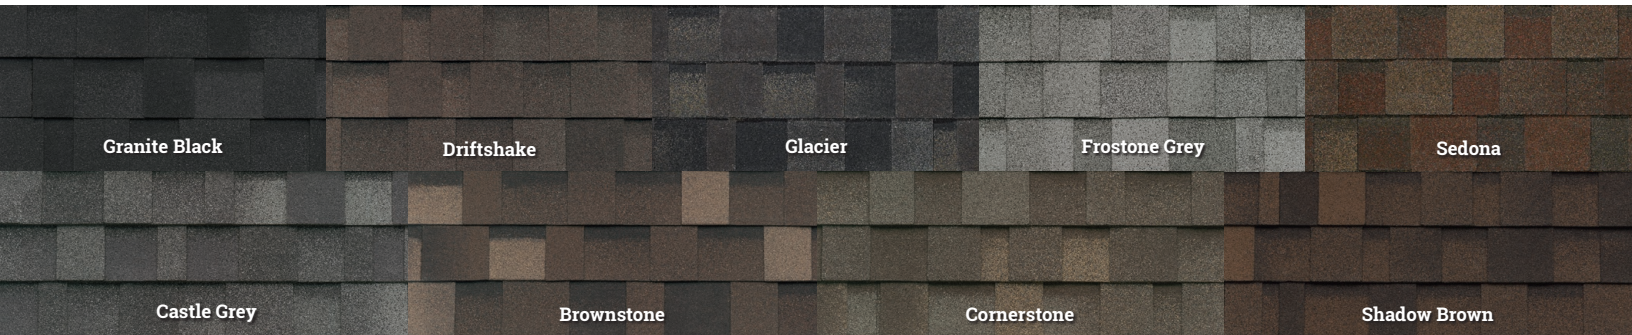

Extreme weather calls for extreme weather protection. And Nordic's unique combination of superior wind and impact-resistant features makes it one of the top performing asphalt shingles on the market.

Nordic derives its impact resistance from a coating of polymer-modified asphalt, which acts as a shock absorber to cushion your roof from impacts from hail.*² The coating is applied to IKO's heavy-duty fiberglass mat, and the resulting combination provides superior weather resistance, even in cold weather.

Their special 1 1/4 inch reinforced nailing area (the ArmourZone) ensures incredible fastening power. They'll help resist nail pull-through even in high winds and carry a wind limited warranty¹ with the use of only four nails.

IKO's achieved a high-definition appearance for IKO Nordic shingles by combining their advanced colour-blending technology with deep shadow bands for added dimension. The result? Now, you can have the high-end look and visual texture of genuine wood shakes or slate tiles without the high-end price.

Hi-Definition Colours

IKO® ArmourZone®

Full Coverage
(100 SQ FT/3 BUNDLES)

4 Class 4 Impact Resistance Rating²
CLASS 4 IR

Specifications³:

Dimensions (L x W): 40 7/8 in (1,038 mm) X 13 3/4 in (349 mm)
Exposure: 5 7/8 in (149 mm)
Coverage Per Bundle: 33 1/3 ft² (3.1 m²)
Qty Per Pallet: 56 Bundles
Shingles Per Square: 60
Limited Warranty¹: 130 mph (210 km/h)
Iron Clad Protection¹: 15 Years
Blue-green Algae Resistant¹: Yes

Standards⁴:

ASTM D3462
ASTM D3018
ASTM D7158 - Class H
ASTM D3161 - Class F
ASTM E108 - Class A
FM 4473 - Class 4²
CSA A123.5

To ensure complete satisfaction, please view several full size shingles and an actual roof installation prior to final colour selection as the shingle swatches and photography shown online, in brochures and in IKO's app may not accurately reflect shingle colour, and do not fully represent the entire colour blend range, nor the impact of sunlight.

*This is not a guarantee of impact resistance against hail and is not covered under the limited warranty.

¹See Limited Warranty at IKO.com for complete terms, conditions, restrictions and application requirements. Shingles must be applied in accordance with application instructions and local building code requirements.

²This impact rating is solely for the purpose of enabling residential property owners to obtain a reduction in their residential insurance premium, if available. It is not to be construed as any type of express or implied warranty or guarantee of the impact performance of this shingle by the manufacturer, supplier or installer. For further detail concerning the FM 4473 standards, see [https://www.iko.com/na/publication/specification-test-standard-impact-resistance/wppa_open] (current as of 6/22/16).

³All values shown are approximate.

⁴Products developed with reference to these Standards.