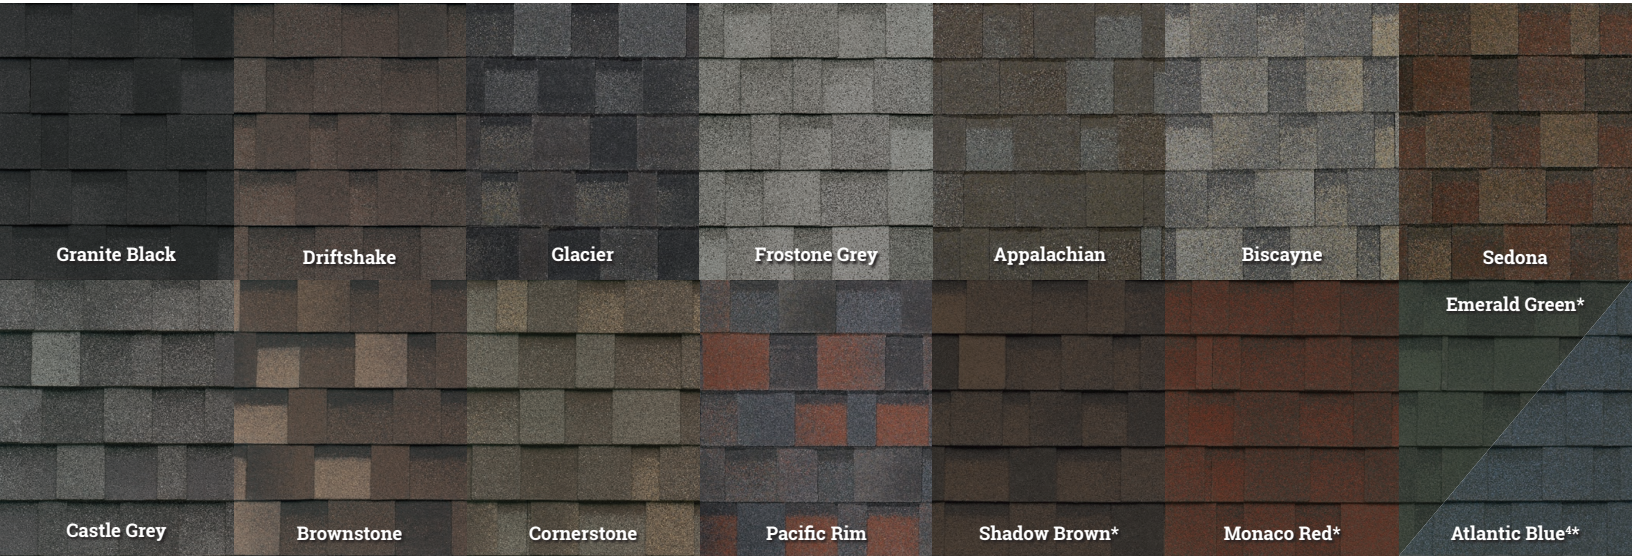

## Wind Resistance and Fast Installation Nailed.

**IKO Dynasty performance laminate shingles** give you full coverage, lowering job costs associated with extra bundles and the labour to install them.

These oversized shingles are heavy-duty and are installed with a 5-7/8" exposure. Their special 1-1/4" reinforced nailing area (the ArmourZone) ensures incredible fastening power. They'll help resist nail pull-through even at high winds and carry a 210 km/h (130 mph) wind limited warranty<sup>1</sup> with the use of only four nails. IKO's special Fastlock™ sealant also helps resist water penetration and guards against wind uplift.

IKO's advanced colour blending technology creates distinctive hi-def colours that will make a home harmonize with its surroundings or truly stand out.

**5 7/8"** Exposure

**AZ** IKO<sup>®</sup> ArmourZone<sup>®</sup>

**Standards<sup>3</sup>:**

ASTM D3462  
ASTM D3018  
ASTM D7158 - Class H  
ASTM D3161 - Class F  
ASTM E108 - Class A  
CSA A123.5

**To ensure complete satisfaction**, please view several full size shingles and an actual roof installation prior to final colour selection as the shingle swatches and photography shown online, in brochures and in IKO's app may not accurately reflect shingle colour, and do not fully represent the entire colour blend range, nor the impact of sunlight.