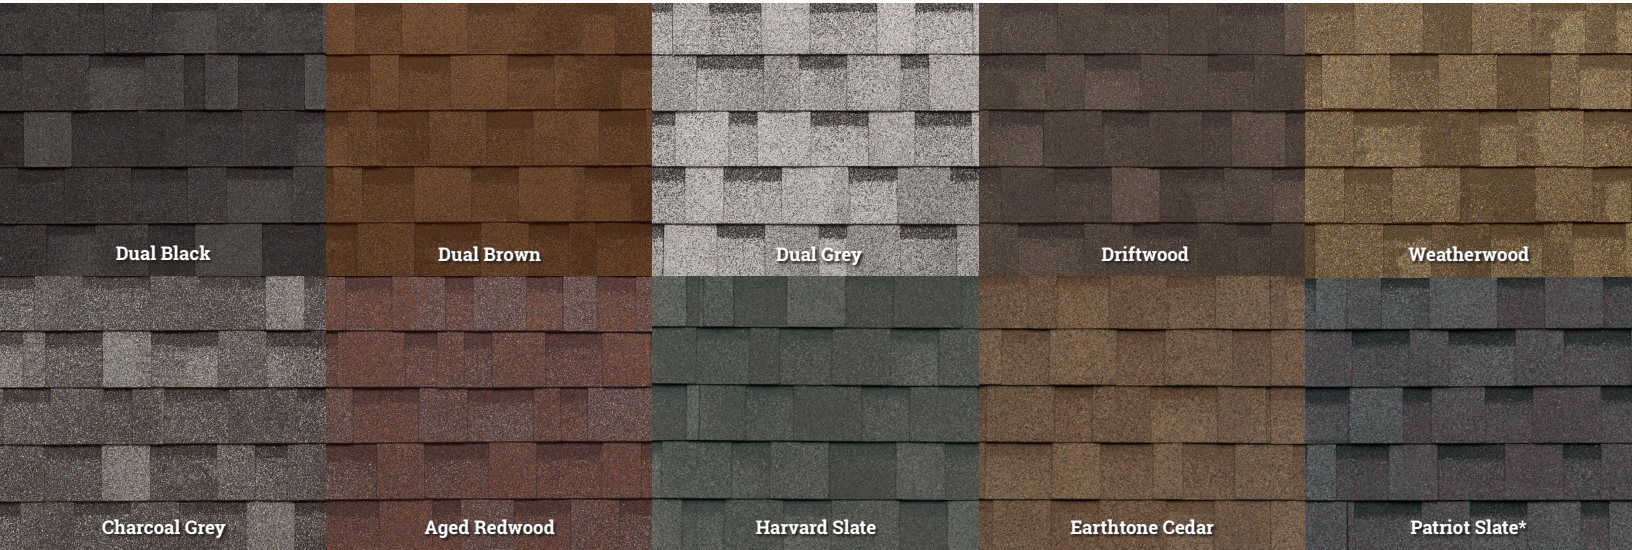

Cambridge®

Architectural Shingles – Limited Lifetime Warranty¹

IKO's Most Popular Shingle.

IKO Cambridge architectural laminate shingles in IKO's special Advantage size. Their exposure is bigger than most in their class, to go down fast and easy. And with full coverage, the job costs associated with extra bundles and the labour to install them are lowered, too.

Proper installation is vital for effective weather resistance. That's why IKO enlarged their nail line to guide installers for correct nail placement and made their Fastlock™ modified bitumen sealant thick and aggressive to promote a strong bond.

Homeowners will get the high-end designer architectural appearance without the high-end designer cost.

5
7/8" Exposure

 **Fastlock™ Sealant**

 **IKO® Advantage Size**

 **Full Coverage**
(100 SQ FT/3 BUNDLES)

ASTM D7158 - Class H

ASTM D3161 - Class F

ASTM E108 - Class A

CSA A123.5

To ensure complete satisfaction, please view several full size shingles and an actual roof installation prior to final colour selection as the shingle swatches and photography shown online, in brochures and in IKO's app may not accurately reflect shingle colour, and do not fully represent the entire colour blend range, nor the impact of sunlight.